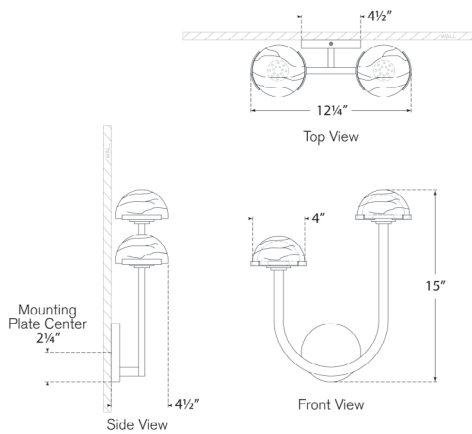

Pedra 15" Asymmetrical Left Sconce

KW2624AB-ALB

Materials Shown

**Antique-Burnished Brass with
Alabaster**

Available in

**Antique-Burnished Brass
Bronze
Polished Nickel**

Dimensions

O/A Height: 15"
Width: 12.25"
Extension: 4.5"
Backplate: 4.5" Round

Socket

Dedicated LED

Wattage

12w (1000lm)

Weight

5lbs

Pedra 15" Asymmetrical Left Sconce

KW2624PN-ALB

Width: 12.25"

Extension: 4.5"

Backplate: 4.5" Round

Socket

Dedicated LED

Wattage

12w (1000lm)

Weight

Polished Nickel

Dimensions

O/A Height: 15"

Width: 12.25"

Extension: 4.5"

Backplate: 4.5" Round

Socket

Dedicated LED