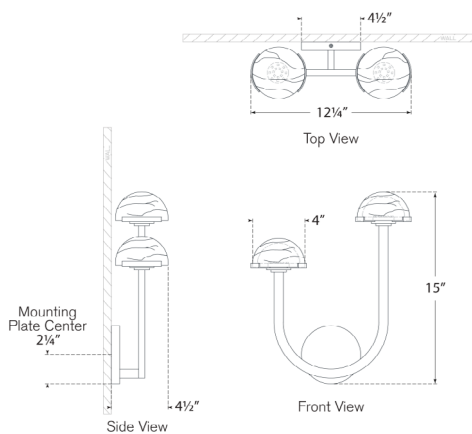

Pedra 15" Asymmetrical Left Sconce

KW2624AB-ALB

Materials Shown

**Antique-Burnished Brass with
Alabaster**

Available in

**Antique-Burnished Brass
Bronze
Polished Nickel**

Dimensions

O/A Height: 15"
Width: 12.25"
Extension: 4.5"
Backplate: 4.5" Round

Socket

Dedicated LED

Wattage

12w (1000lm)

Weight

5lbs

Pedra 15" Asymmetrical Left Sconce

KW2624PN-ALB

Width: 12.25"

Extension: 4.5"

Backplate: 4.5" Round

Socket

Dedicated LED

Wattage

12w (1000lm)

Weight

Polished Nickel

Dimensions

O/A Height: 15"

Width: 12.25"

Extension: 4.5"

Backplate: 4.5" Round

Socket

Dedicated LED