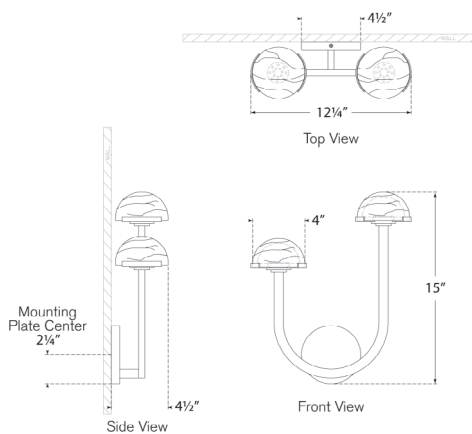

Pedra 15" Asymmetrical Left Sconce

KW2624BZ-ALB

Materials Shown

Bronze with Alabaster

Available in

Antique-Burnished Brass

Bronze

Polished Nickel

Dimensions

O/A Height: 15"

Width: 12.25"

Extension: 4.5"

Backplate: 4.5" Round

Socket

Dedicated LED

Wattage

12w (1000lm)

Weight

5lbs